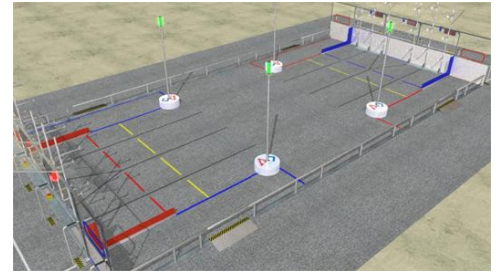

## FIRST Bayou Regional Robotics Competition

The FIRST Bayou Regional Robotics Competition was held March 17<sup>th</sup>, 18<sup>th</sup>, and 19<sup>th</sup>, 2011 at the Alario Center in Westwego. This year 38 teams from nine different states competed in the tournament.

The theme for this year’s game was “Logo Motion”. Teams competed by building and maneuvering robots to hang as many inflated plastic shapes (triangles, circles and squares) on grids during a 2-minute-and-15-second match. The higher the teams hung their game pieces on their scoring grid, the more points their alliance received.